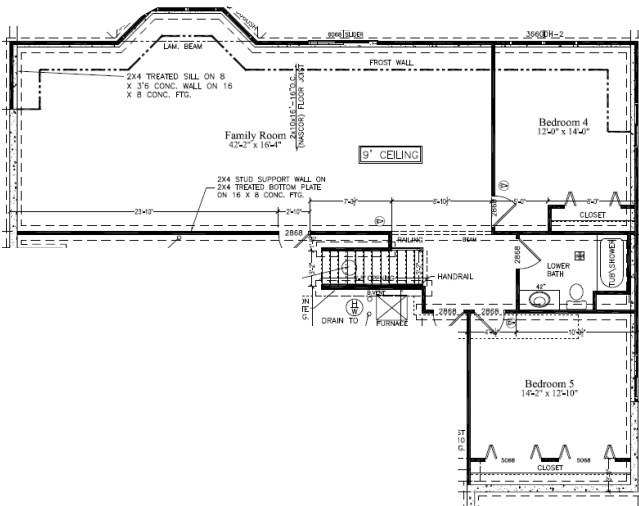

The Micah

Offered By Baumann Building

\$209,900*

Optional Features Shown:

- ~ Dual vanity in master
- ~ Tray ceiling in master
- ~ Cathedral ceiling in 2nd bedroom & over main living area

Main Floor 1943 Sq. ft.

Second Floor 1349 Sq. ft.

Total Sq. ft. Above Grade 3292 Sq. ft.

*Base price does not include home-site or finished lower level

*Price subject to change without notice