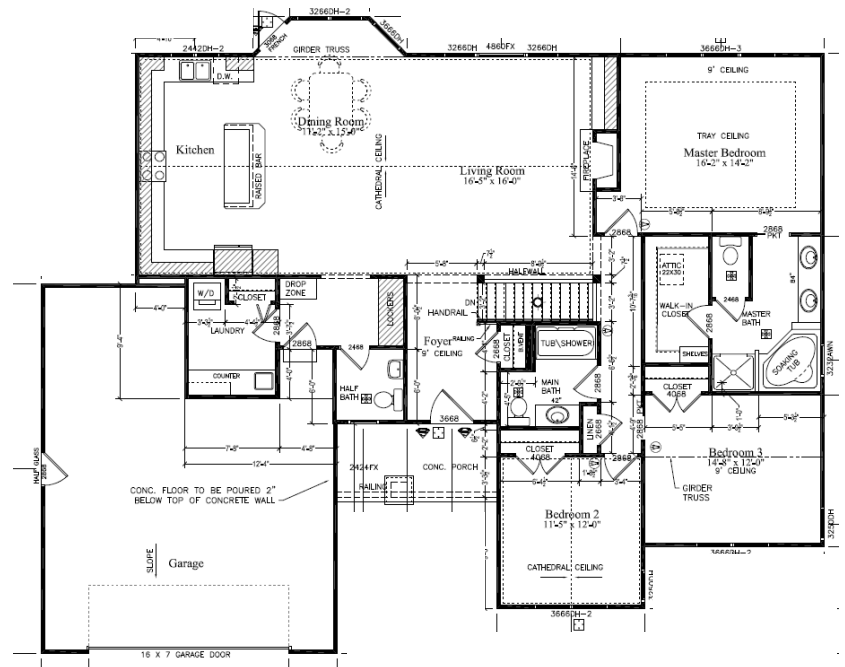

The Micah

Offered By Baumann Building

\$209,900*

Optional Features Shown:

- ~ Dual vanity in master
- ~ Tray ceiling in master
- ~ Cathedral ceiling in 2nd bedroom & over main living area

Main Floor 1943 Sq. ft.

Second Floor 1349 Sq. ft.

Total Sq. ft. Above Grade 3292 Sq. ft.

*Base price does not include home-site or finished lower level

*Price subject to change without notice