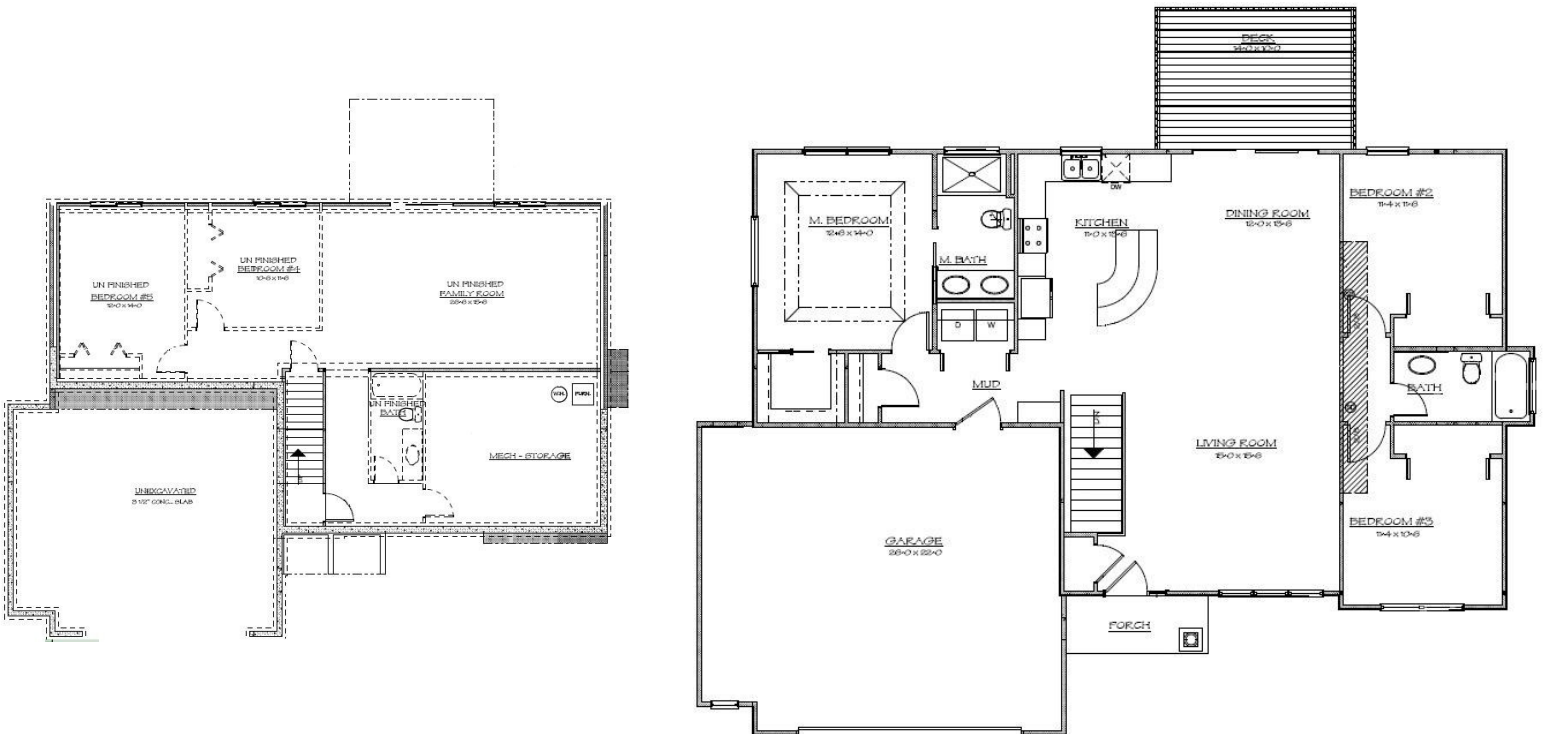

The Blackberry

Offered By Baumann Building

\$153,000*

Optional Features Shown:

- ~ Dual vanity
- ~ Garage extension
- ~ Tray ceiling

Main Floor 1480 Sq. ft.

Second Floor 605 Sq. ft.

Total Sq. ft. Above Grade 2085 Sq. ft.