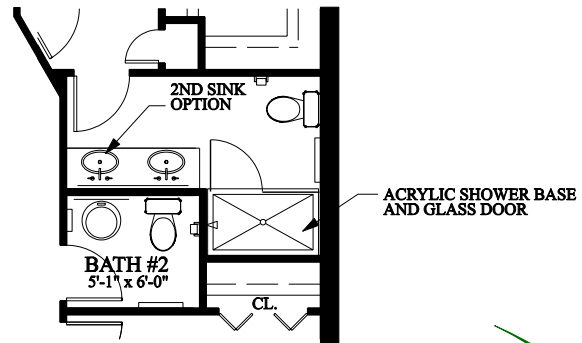

"FLATWATER" COTTAGE HOME

MAIN LEVEL (FINISHED) = 1,232 SQ. FT.

LOWER LEVEL (FINISHED) = 736 SQ. FT.

TOTAL APPROXIMATE = 1,968 SQ. FT. *

MAIN LEVEL FLOOR PLAN

- 1232 Above Grade Square Footage
- 2 Bedroom
- 2 Full Baths
- Kitchen island with breakfast bar
- Walk-in master closet
- Butler's Pantry
- Master separate from guest bedroom
- Main floor Pantry
- Lots of natural light

Savannah
Lakes

* All Measurements are approximates and specifications may change without notice.

"FLATWATER" COTTAGE HOME

MAIN LEVEL (FINISHED) = 1,232 SQ. FT.

LOWER LEVEL (FINISHED) = 736 SQ. FT.

TOTAL APPROXIMATE = 1,968 SQ. FT. *

LOWER LEVEL FLOOR PLAN
FUTURE EXPANSION - 1,232 SQ. FT.

SUNROOM OPTION
ADD APPROX. = 144 SQ. FT.*

ENHANCED MASTER BATHROOM OPTION

*Savannah
Lakes*

* All Measurements are approximates and specifications may change without notice.