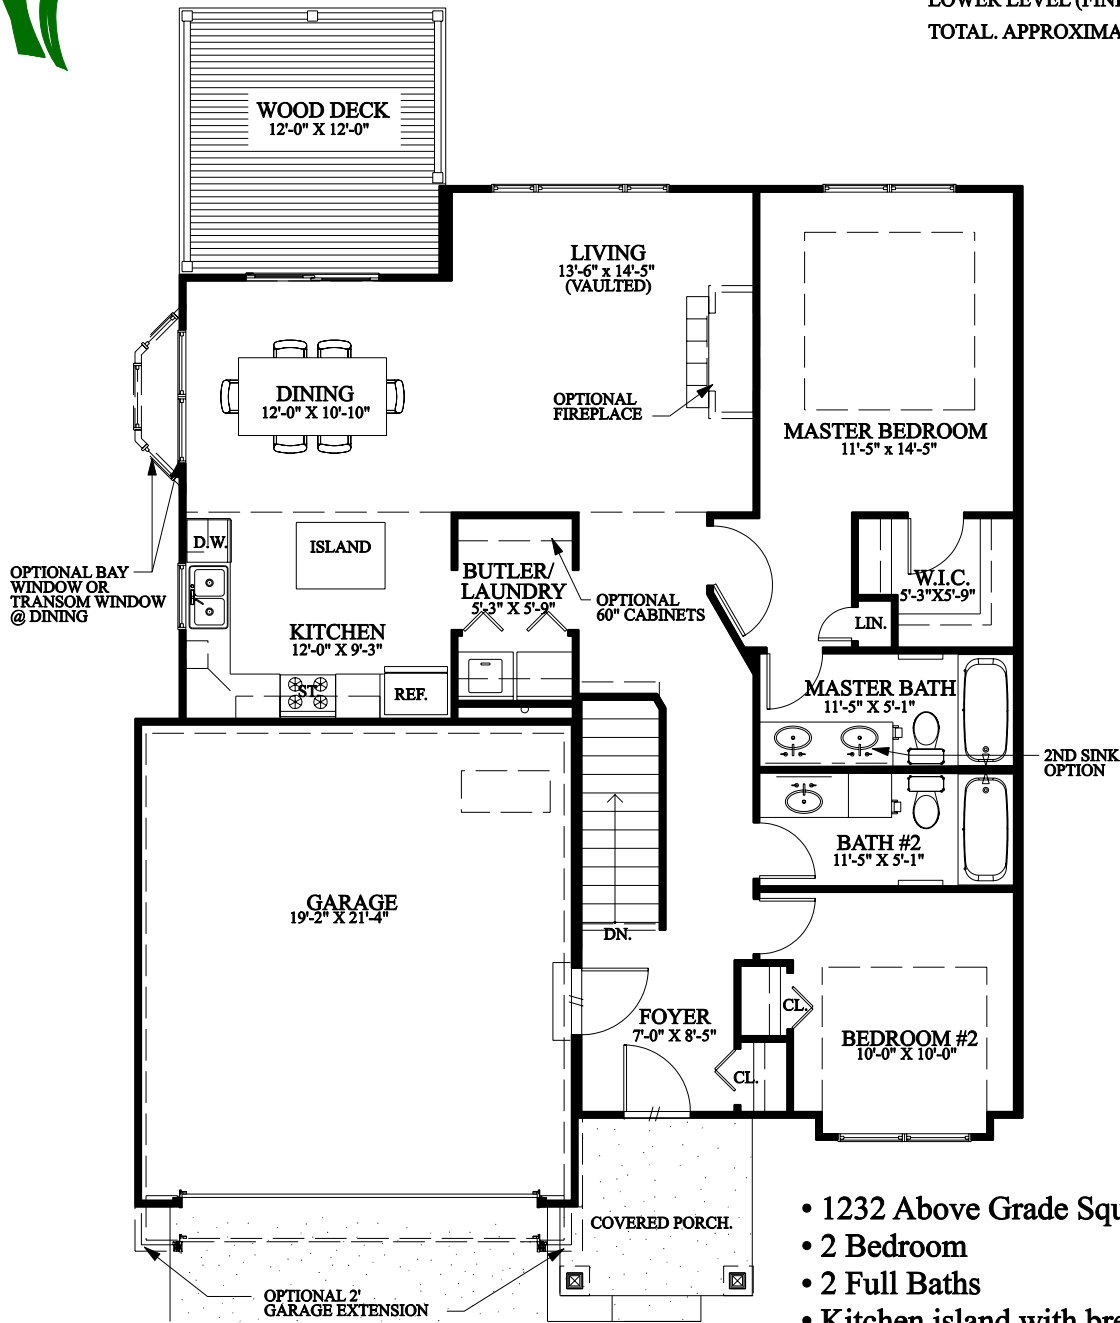

"FLATWATER" COTTAGE HOME

MAIN LEVEL (FINISHED) = 1,232 SQ. FT.

LOWER LEVEL (FINISHED) = 736 SQ. FT.

TOTAL APPROXIMATE = 1,968 SQ. FT. *

MAIN LEVEL FLOOR PLAN

- 1232 Above Grade Square Footage
- 2 Bedroom
- 2 Full Baths
- Kitchen island with breakfast bar
- Walk-in master closet
- Butler's Pantry
- Master separate from guest bedroom
- Main floor Pantry
- Lots of natural light

Savannah
Lakes

* All Measurements are approximates and specifications may change without notice.

"FLATWATER" COTTAGE HOME

MAIN LEVEL (FINISHED) = 1,232 SQ. FT.

LOWER LEVEL (FINISHED) = 736 SQ. FT.

TOTAL APPROXIMATE = 1,968 SQ. FT. *

LOWER LEVEL FLOOR PLAN
FUTURE EXPANSION - 1,232 SQ. FT.

SUNROOM OPTION
ADD APPROX. = 144 SQ. FT.*

ENHANCED MASTER BATHROOM OPTION

*Savannah
Lakes*

* All Measurements are approximates and specifications may change without notice.