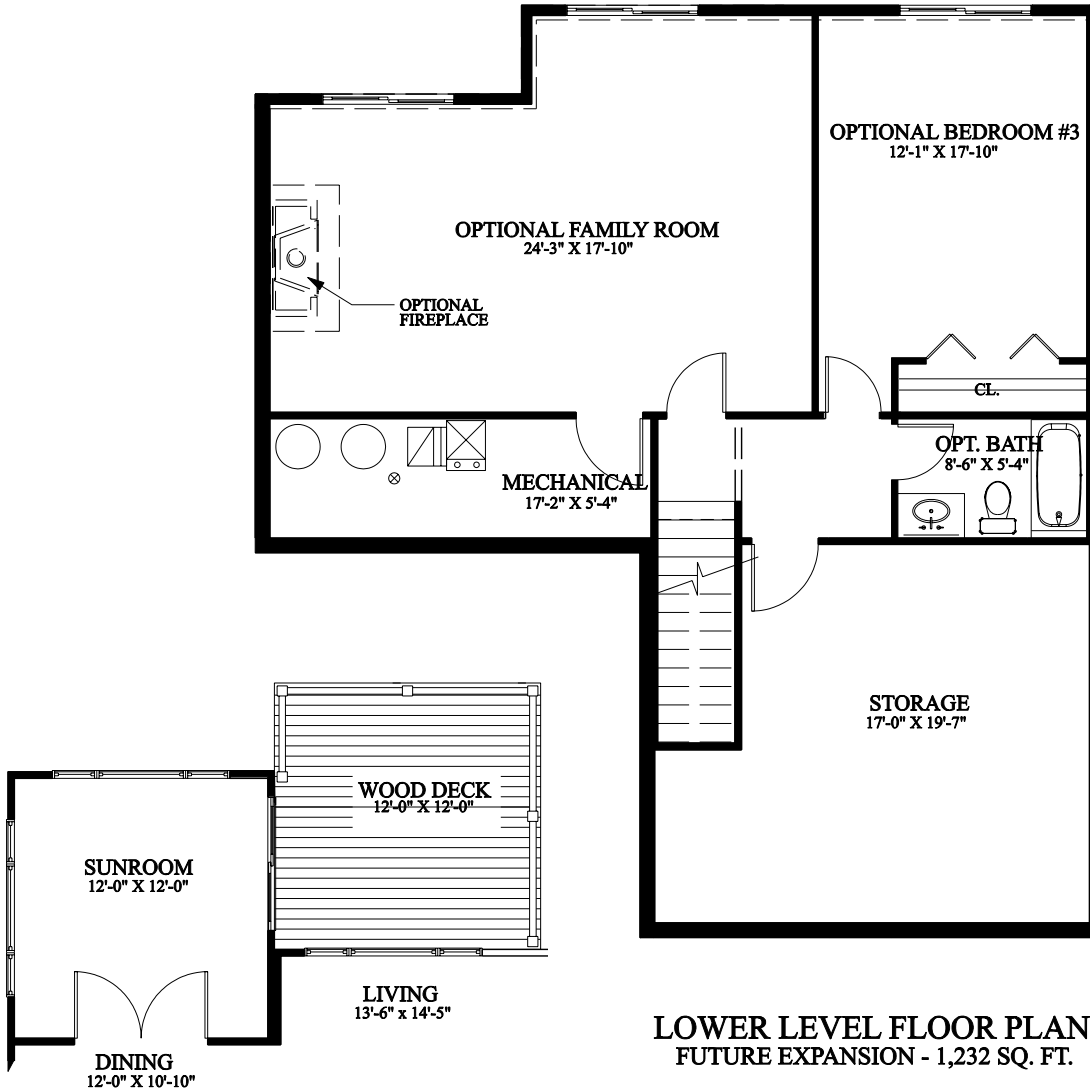

"FLATWATER" COTTAGE HOME

MAIN LEVEL (FINISHED) = 1,232 SQ. FT.

LOWER LEVEL (FINISHED) = 736 SQ. FT.

TOTAL APPROXIMATE = 1,968 SQ. FT. *

MAIN LEVEL FLOOR PLAN

- 1232 Above Grade Square Footage
- 2 Bedroom
- 2 Full Baths
- Kitchen island with breakfast bar
- Walk-in master closet
- Butler's Pantry
- Master separate from guest bedroom
- Main floor Pantry
- Lots of natural light

Savannah
Lakes

* All Measurements are approximates and specifications may change without notice.

"FLATWATER" COTTAGE HOME

MAIN LEVEL (FINISHED) = 1,232 SQ. FT.

LOWER LEVEL (FINISHED) = 736 SQ. FT.

TOTAL APPROXIMATE = 1,968 SQ. FT. *

LOWER LEVEL FLOOR PLAN
FUTURE EXPANSION - 1,232 SQ. FT.

SUNROOM OPTION
ADD APPROX. = 144 SQ. FT.*

ENHANCED MASTER BATHROOM OPTION

*Savannah
Lakes*

* All Measurements are approximates and specifications may change without notice.