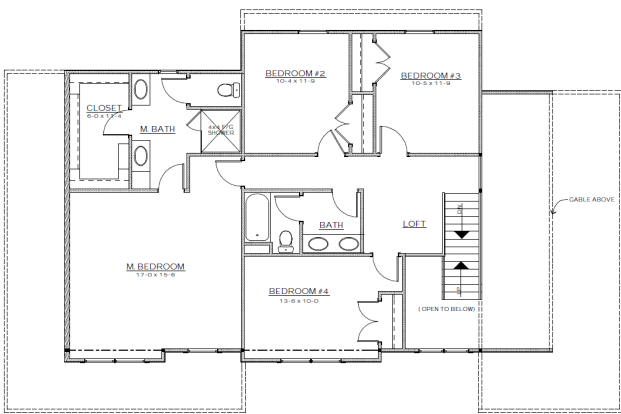

The Willow

Offered By Baumann Building

Optional Feature Shown:

Main Floor 1300 Sq. ft.

Second Floor 1180 Sq. ft.

Total Sq. ft. Above Grade 2480 Sq. ft.

*Base price does not include home-site or finished lower level