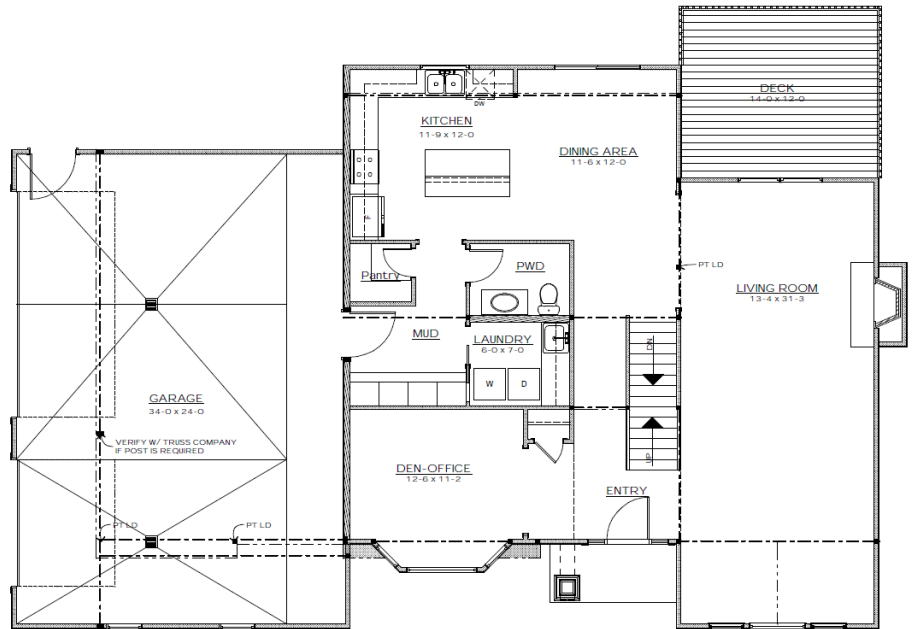

The Willow

Offered By Baumann Building

Optional Feature Shown:

Main Floor 1300 Sq. ft.

Second Floor 1180 Sq. ft.

Total Sq. ft. Above Grade 2480 Sq. ft.

*Base price does not include home-site or finished lower level