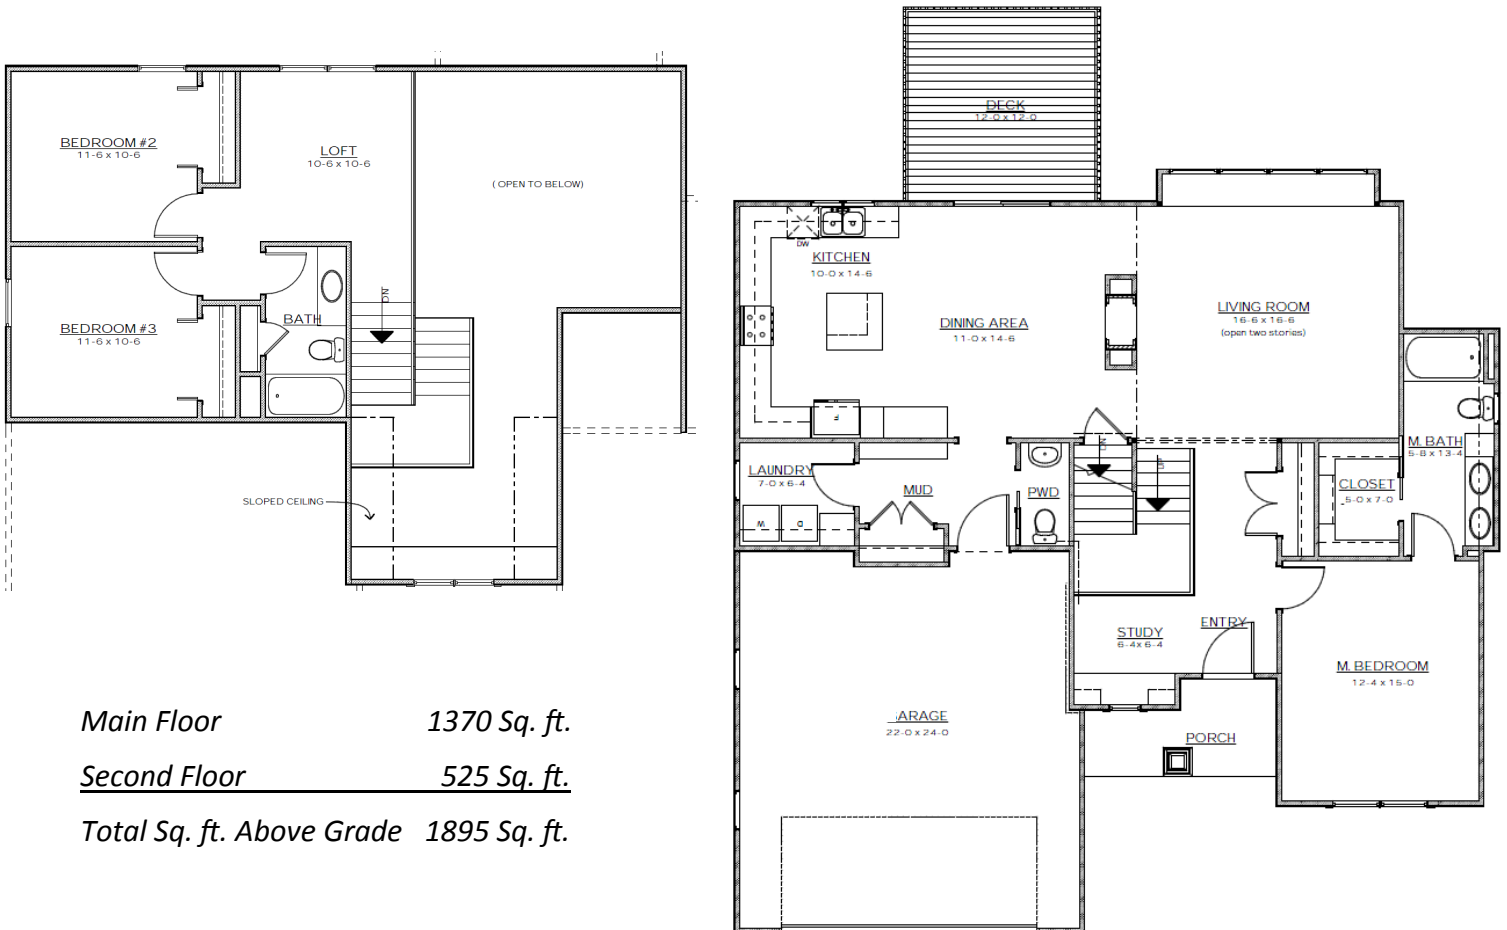

The Sundale

Offered By Baumann Building

\$188,000*

Optional Feature Shown:

~ dual vanity

Main Floor 1370 Sq. ft.

Second Floor 525 Sq. ft.

Total Sq. ft. Above Grade 1895 Sq. ft.