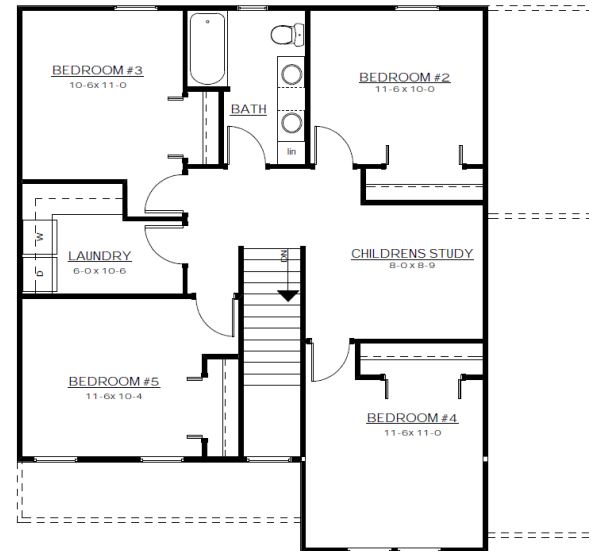

The Ridgeview

Offered By Baumann Building

\$183,000*

Optional Feature Shown:

~ Dual vanity

Main Floor 1013 Sq. ft.

Second Floor 1004 Sq. ft.

Total Sq. ft. Above Grade 2017 Sq. ft.