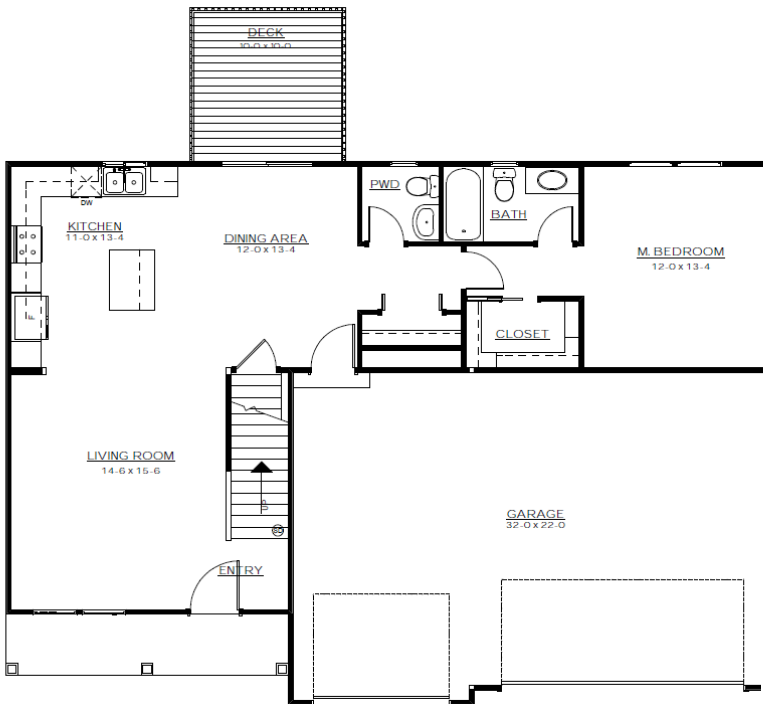

The Ridgeview

Offered By Baumann Building

\$183,000*

Optional Feature Shown:

~ Dual vanity

Main Floor 1013 Sq. ft.

Second Floor 1004 Sq. ft.

Total Sq. ft. Above Grade 2017 Sq. ft.