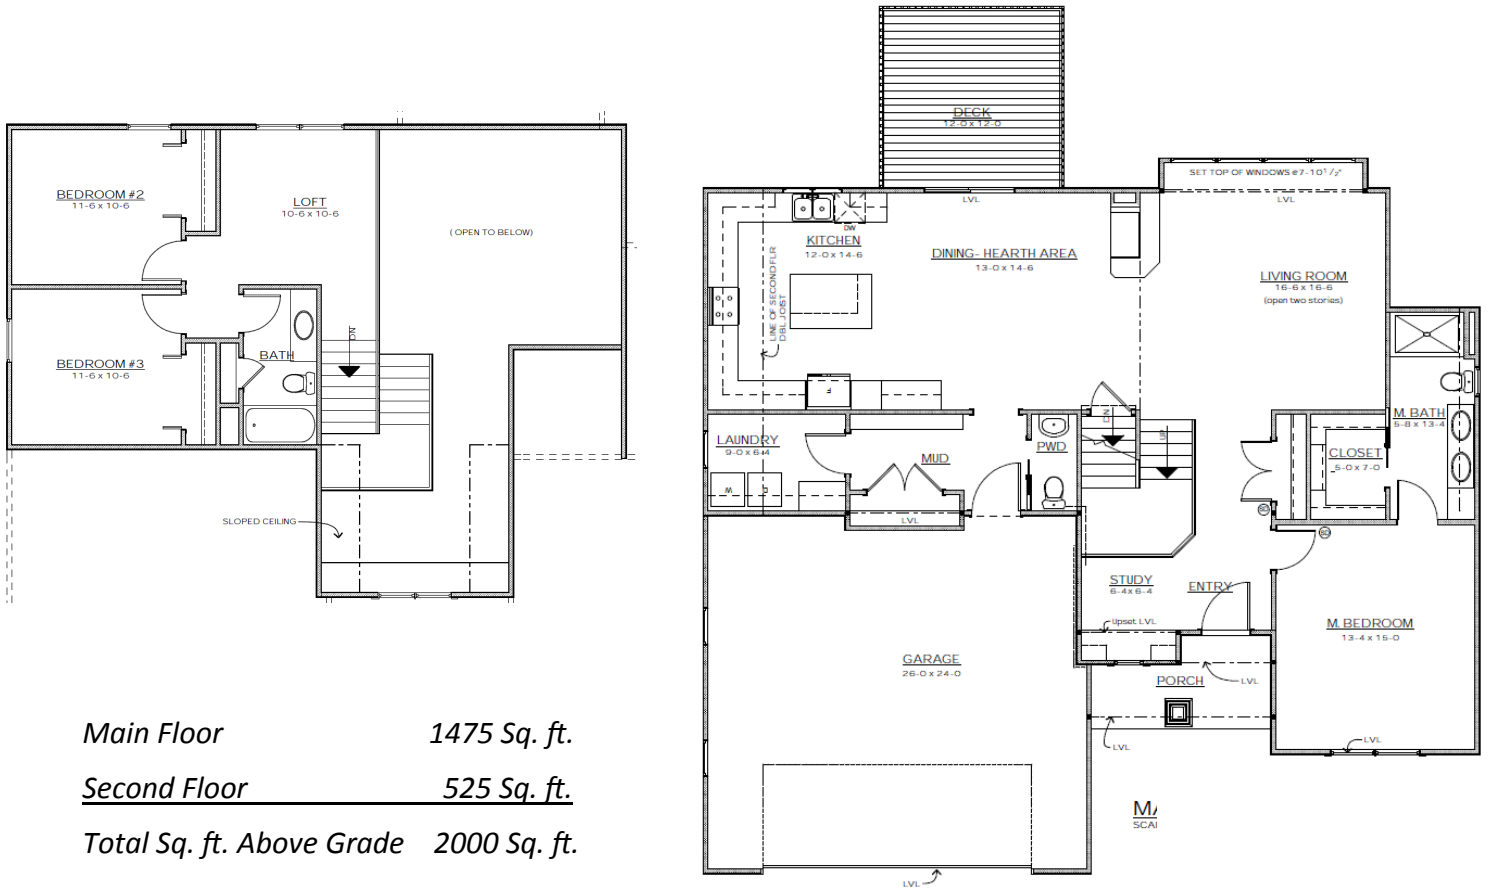

The Radley

Offered By Baumann Building

\$209,900*

Optional Feature Shown:

~ dual vanity

Main Floor 1475 Sq. ft.

Second Floor 525 Sq. ft.

Total Sq. ft. Above Grade 2000 Sq. ft.