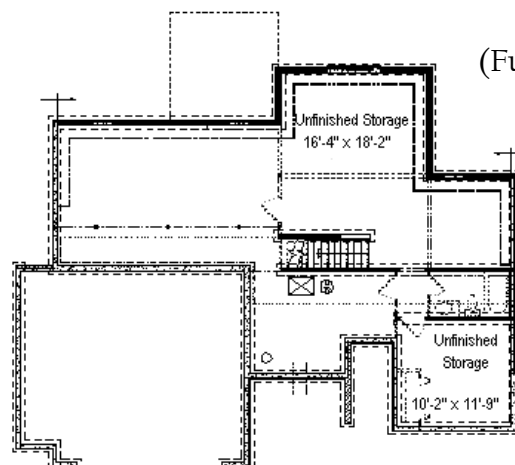

The Maplewood

Offered By Baumann Building

\$187,900*

1,875 sq. ft.
above grade

Optional Features Shown:

- Wood front door
- Windows in garage door
- Dual vanity
- Garage extension

Main Floor
1,376 sq. ft.

Upper Level
499 sq. ft.

Lower Level
(Future Expansion)
796 sq. ft.

*Base price does not include home-site or finished lower level

*Price subject to change without notice