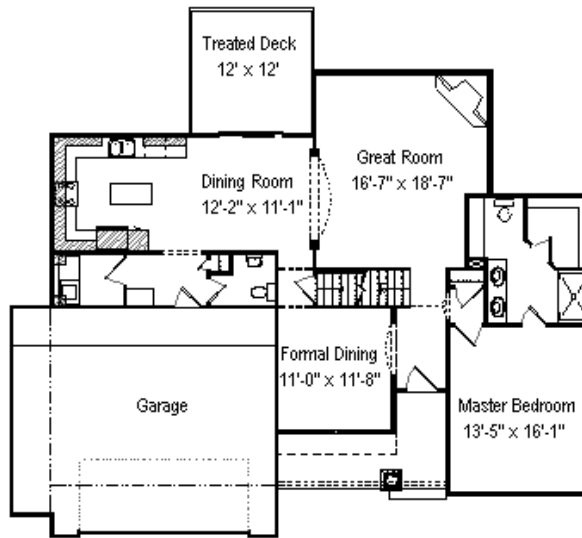

The Maplewood

Offered By Baumann Building

\$187,900*

1,875 sq. ft.
above grade

Optional Features Shown:

- Wood front door
- Windows in garage door
- Dual vanity
- Garage extension

Main Floor
1,376 sq. ft.

Upper Level
499 sq. ft.

Lower Level
(Future Expansion)
796 sq. ft.

*Base price does not include home-site or finished lower level

*Price subject to change without notice