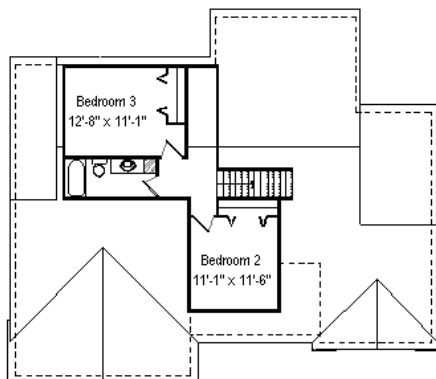

The Maplewood

Offered By Baumann Building

\$187,900*

1,875 sq. ft.
above grade

Optional Features Shown:

- Wood front door
- Windows in garage door
- Dual vanity
- Garage extension

Main Floor
1,376 sq. ft.

Upper Level
499 sq. ft.

Lower Level
(Future Expansion)
796 sq. ft.

*Base price does not include home-site or finished lower level

*Price subject to change without notice