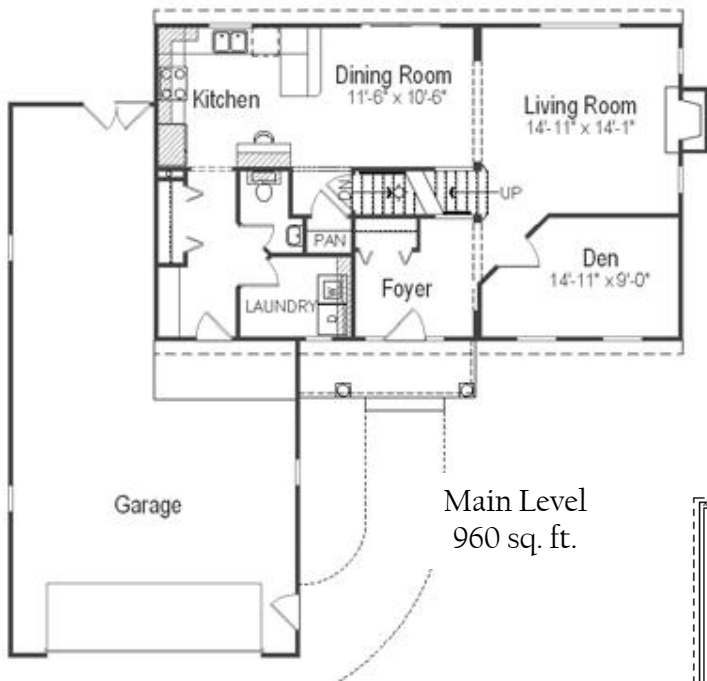

The Caimen

Offered By Baumann Building

\$203,000*

2,000 sq. ft.
above grade

Optional Features Shown:

- Dual vanity
- Windows in garage door
- Garage extension

*Base price does not include home-site or finished lower level
*Price subject to change without notice