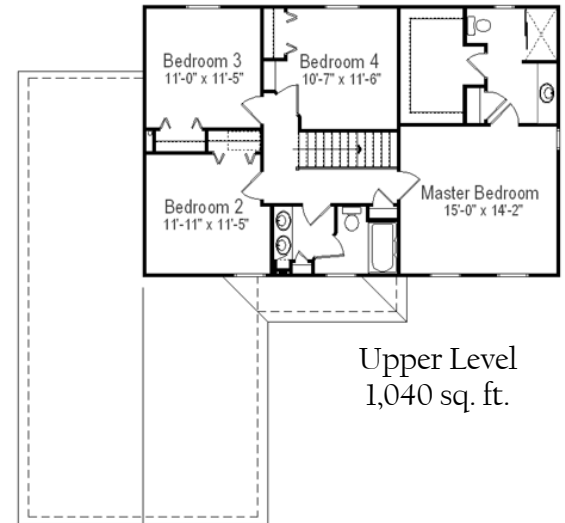

The Caimen

Offered By Baumann Building

\$203,000*

2,000 sq. ft.
above grade

Optional Features Shown:

- Dual vanity
- Windows in garage door
- Garage extension

*Base price does not include home-site or finished lower level
*Price subject to change without notice