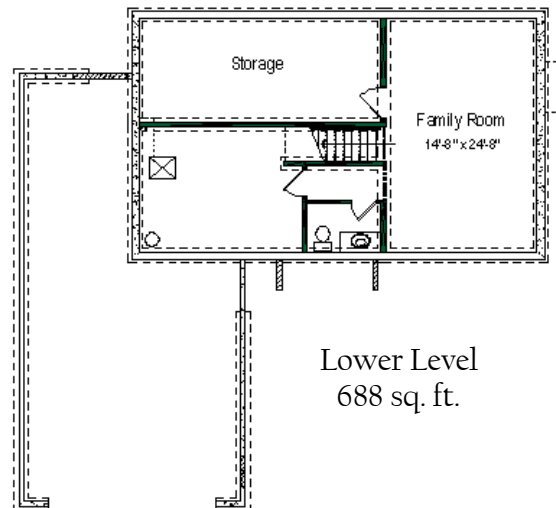

The Caimen

Offered By Baumann Building

\$203,000*

2,000 sq. ft.
above grade

Optional Features Shown:

- Dual vanity
- Windows in garage door
- Garage extension

*Base price does not include home-site or finished lower level
*Price subject to change without notice