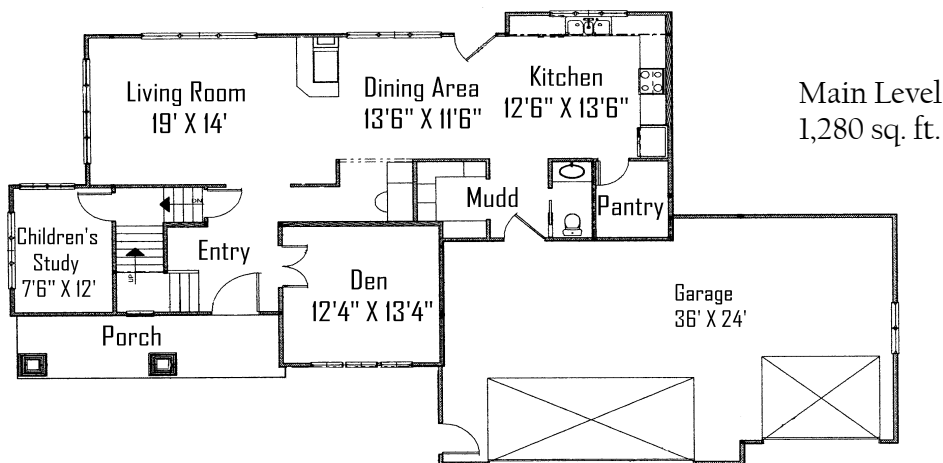

The Bayview

Offered By Baumann Building

\$252,900*

2,450 sq. ft.
above grade

Optional Features Shown:

- Tiled shower in master bath
- Dual vanity
- 3-stall garage

Upper Level
1,170 sq. ft.

*Base price does not include home-site or finished lower level