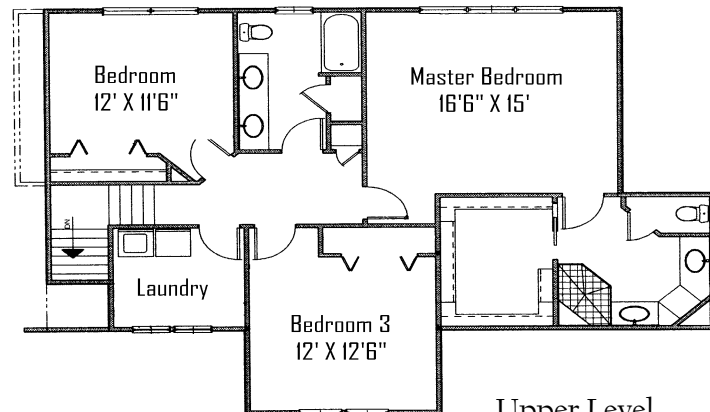

The Bayview

Offered By Baumann Building

\$252,900*

2,450 sq. ft.
above grade

Optional Features Shown:

- Tiled shower in master bath
- Dual vanity
- 3-stall garage

Upper Level
1,170 sq. ft.

*Base price does not include home-site or finished lower level