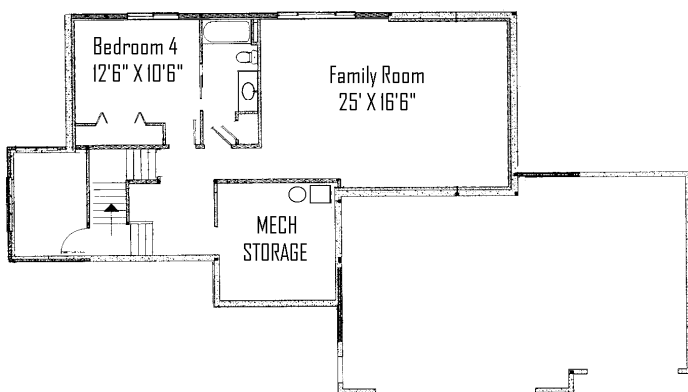

The Bayview

Offered By Baumann Building

\$252,900*

2,450 sq. ft.
above grade

Optional Features Shown:

- Tiled shower in master bath
- Dual vanity
- 3-stall garage

Upper Level
1,170 sq. ft.

*Base price does not include home-site or finished lower level